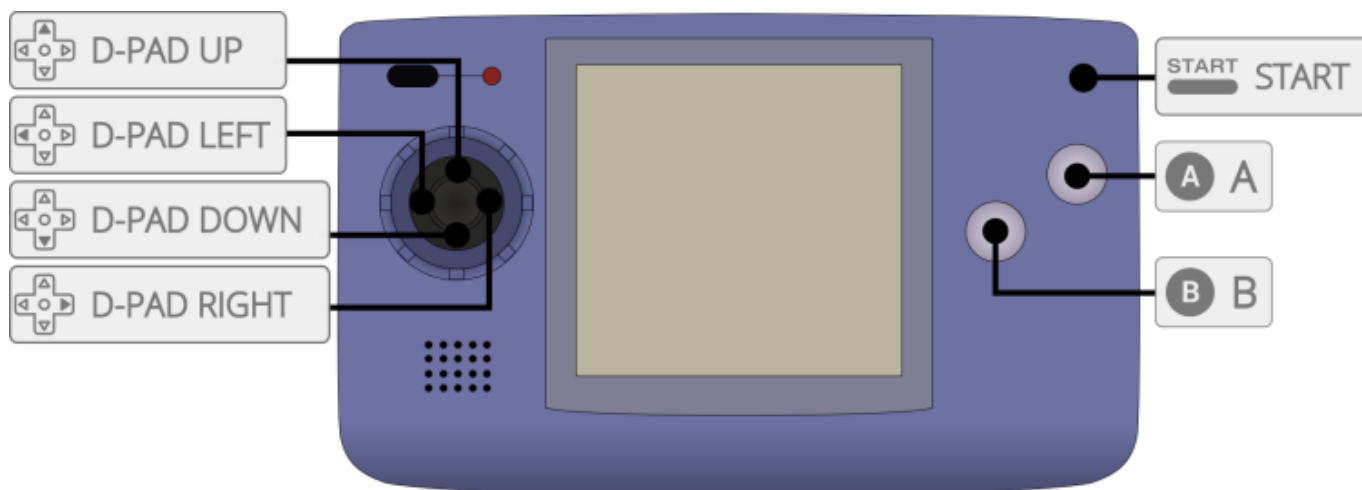

shortname	ngpc
emulator/core(s)	libretro/mednafen_ngp
rom format(s)	.ngc .zip .7z

Emulators

libretro/mednafen_ngp

Batocera uses the standalone port [Beetle NeoPop](#) based on Mednafen. Mednafen's Neo Geo Pocket emulation is based on NeoPop.

ROMs

Place your Neo Geo Pocket Color ROMs in /userdata/roms/ngpc/.

Controls

The default button mapping to the Neo Geo Pocket Color is as following:

From:

<https://wiki.batocera.org/> - **Batocera.linux - Wiki**